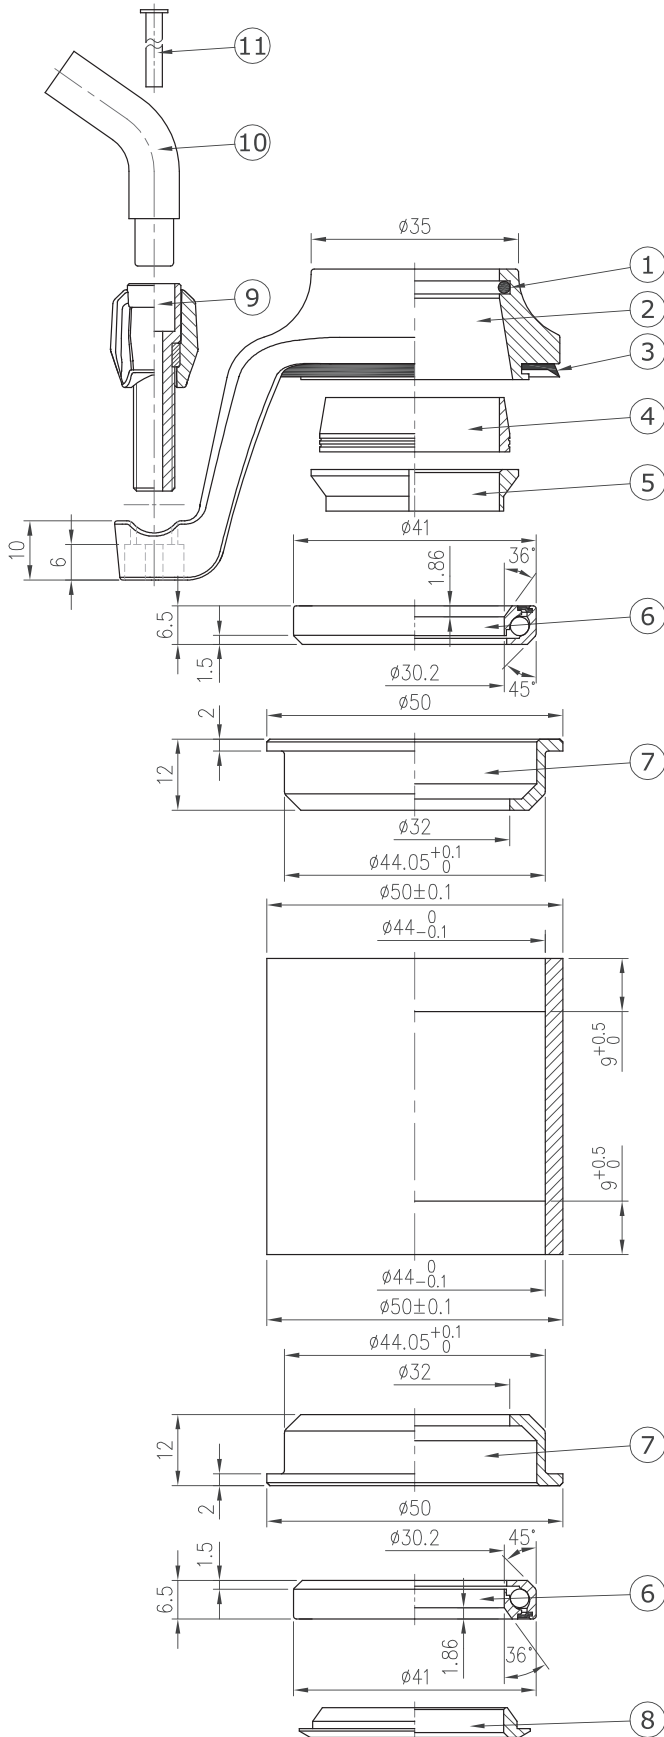

# Internal Headset (CC)

### NO.9M/CUP/CC-CX

1-1/8", 36°/ 45° ACB Deeper cups

Stack Height  $20.6+3.2=23.8$

Weight - 118.6 grams

- With cable hanger for Cyclocross
- For 50mm OD head tube
- 1-1/8" steerer
- Barrel adjuster integrated cable hanger top cover
- Alloy or steel deeper cups
- Angular Contact Bearing (Black seal)

No	Item No	Material	Qty
11	ME095	PE	1PCS
10	ME070	Alloy	1PCS
9	ML229{barrel adjuster}		1SET
8	H6011{866-6}	Alloy	1PCS
7	H4098-T	Steel	2PCS
	H4098	Alloy	
6	MR122{873E-RS}	Chrome steel	2SETS
5	H2036{NO.5-2}	Alloy	1PCS
4	H2181	Alloy	1PCS
3	MS073	Rubber	1PCS
2	H2168{NO.9M/CUP-CX}	Alloy	1PCS
1	MS053{872}	Rubber	1PCS