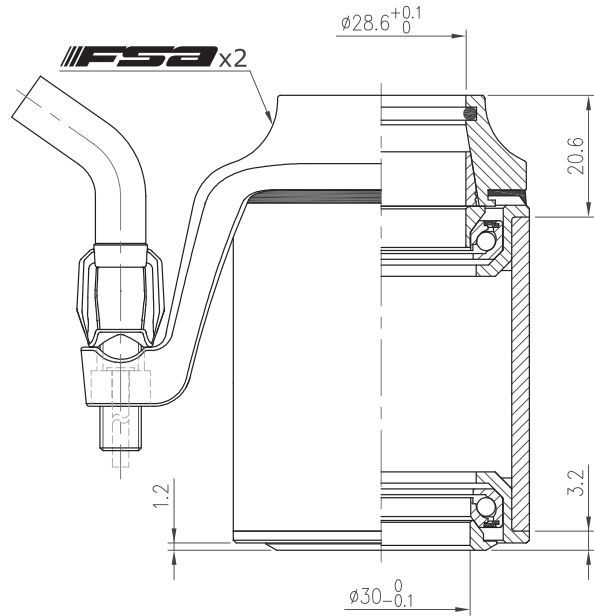

# Internal Headset (CC)

### NO.9M/CUP/CC-CX

1-1/8", 36°/ 45° ACB Deeper cups

Stack Height  $20.6+3.2=23.8$

Weight - 118.6 grams

- With cable hanger for Cyclocross
- For 50mm OD head tube
- 1-1/8" steerer
- Barrel adjuster integrated cable hanger top cover
- Alloy or steel deeper cups
- Angular Contact Bearing (Black seal)