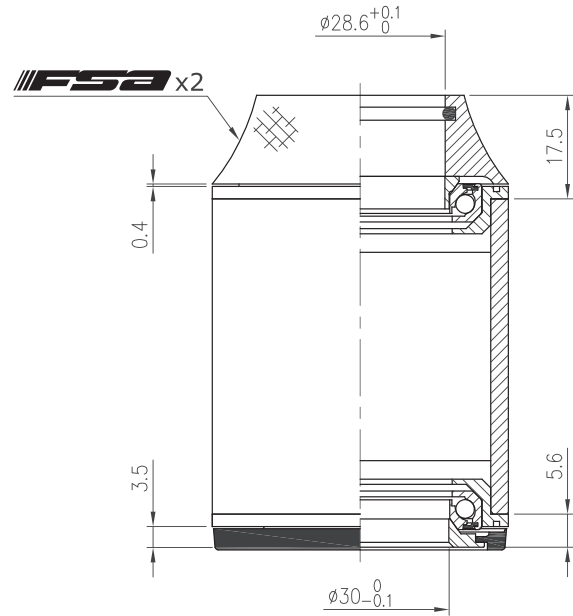

Internal Headset (CC)

Orbit ZS CF

ZS-3-CF

1-1/8", 36°/ 45° ACB

- For 50mm OD head tube
- 1-1/8" steerer
- Carbon fiber top cover
- Alloy or steel deeper cups
- Angular Contact Bearing (Black seal)

Stack Height 17.5+5.6=23.1

Weight - 75 grams

No	Item No	Material	Qty
⑦	H6053{ZS-3-6}	Steel	1PCS
⑥	MS144	Steel w/ rubber sealed	1PCS
⑤	H4101{ZS-2-1-1/8"}-T	Steel	2PCS
	H4101{ZS-2-1-1/8"}	Alloy	
④	MR122{873E-RS}	Chrome steel	2SETS
③	H2048{WCS-1-1/8"-2}	Alloy	1PCS
②	H2128{ZS-3-CF-2}	Carbon	1PCS
①	MS053{872}	Rubber	1PCS