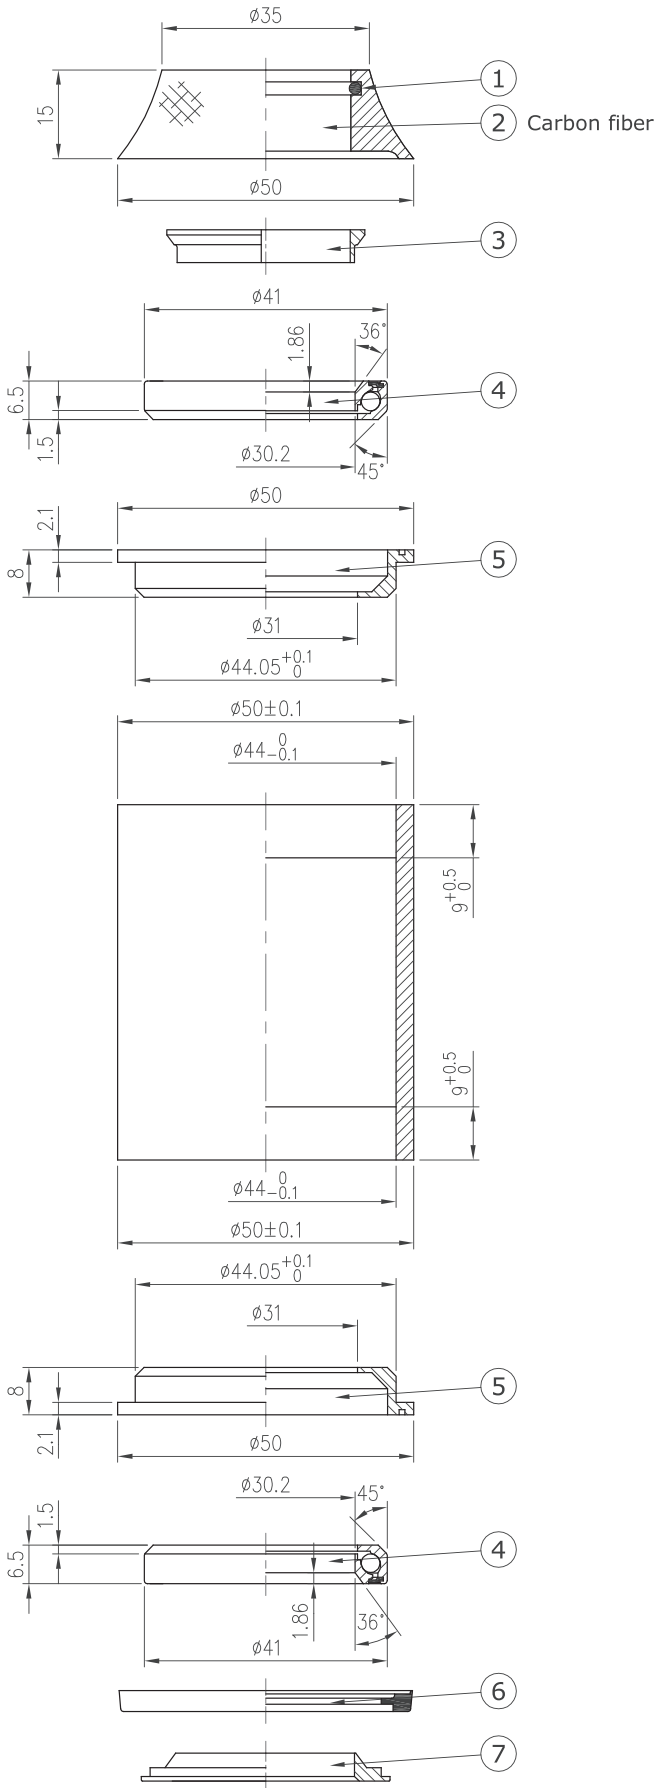

Internal Headset (CC)

Orbit ZS CF

ZS-3-CF

1-1/8", 36°/ 45° ACB

- For 50mm OD head tube
- 1-1/8" steerer
- Carbon fiber top cover
- Alloy or steel deeper cups
- Angular Contact Bearing (Black seal)

Stack Height 17.5+5.6=23.1

Weight - 75 grams

No	Item No	Material	Qty
⑦	H6053{ZS-3-6}	Steel	1PCS
⑥	MS144	Steel w/ rubber sealed	1PCS
⑤	H4101{ZS-2-1-1/8"}-T	Steel	2PCS
	H4101{ZS-2-1-1/8"}	Alloy	
④	MR122{873E-RS}	Chrome steel	2SETS
③	H2048{WCS-1-1/8"-2}	Alloy	1PCS
②	H2128{ZS-3-CF-2}	Carbon	1PCS
①	MS053{872}	Rubber	1PCS