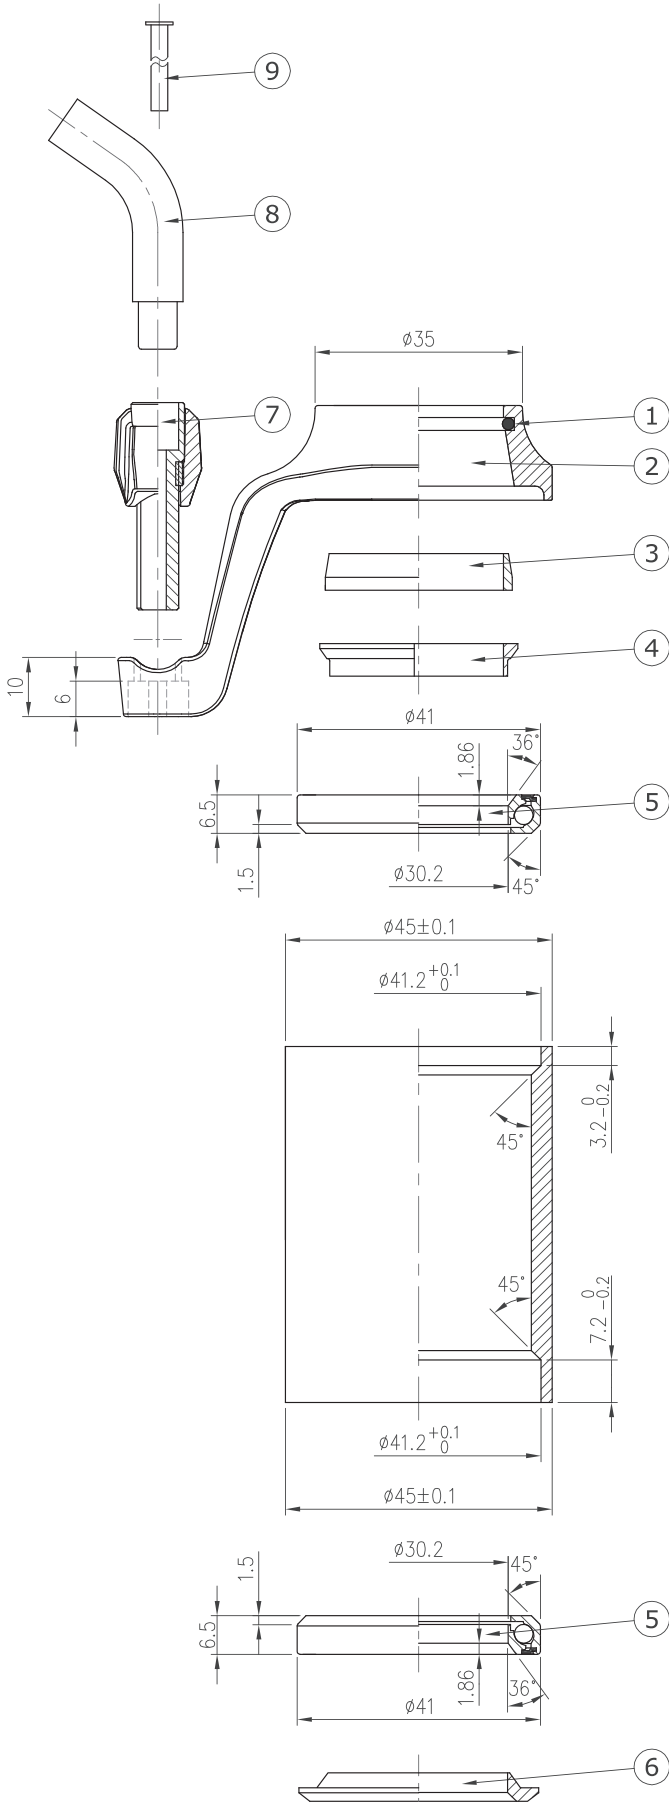

Integrated Headset (CC)

Orbit IS-CX

IS-2-CX

1-1/8", 36°/ 45° ACB

Stack Height 16.5+1=17.5

Weight - 84.3 grams

- With cable hanger for Cyclocross
- For 45mm OD head tube
- 1-1/8" steerer
- Barrel adjuster cable hanger top cover
- Angular Contact Bearing (Black seal)

No	Item No	Material	Qty
⑨	ME095	PE	1PCS
⑧	ME070	Alloy	1PCS
⑦	ML229{barrel adjuster}		1SET
⑥	H6028{S2-1-1/8"-6}	Alloy	1PCS
⑤	MR122{873E-RS}	Chrome steel	2SETS
④	H2048{WCS-1-1/8"-2}	Alloy	1PCS
③	H2182	Alloy	1PCS
②	H2175{IS-2-CX}	Alloy	1PCS
①	MS053{872}	Rubber	1PCS