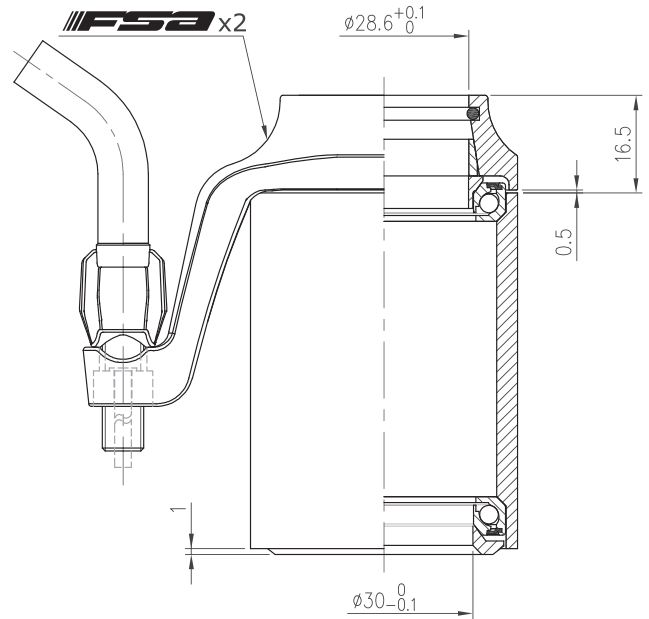

Integrated Headset (CC)

Orbit IS-CX

IS-2-CX

1-1/8", 36°/ 45° ACB

Stack Height 16.5+1=17.5

Weight - 84.3 grams

- With cable hanger for Cyclocross
- For 45mm OD head tube
- 1-1/8" steerer
- Barrel adjuster cable hanger top cover
- Angular Contact Bearing (Black seal)

No	Item No	Material	Qty
⑨	ME095	PE	1PCS
⑧	ME070	Alloy	1PCS
⑦	ML229{barrel adjuster}		1SET
⑥	H6028{S2-1-1/8"-6}	Alloy	1PCS
⑤	MR122{873E-RS}	Chrome steel	2SETS
④	H2048{WCS-1-1/8"-2}	Alloy	1PCS
③	H2182	Alloy	1PCS
②	H2175{IS-2-CX}	Alloy	1PCS
①	MS053{872}	Rubber	1PCS