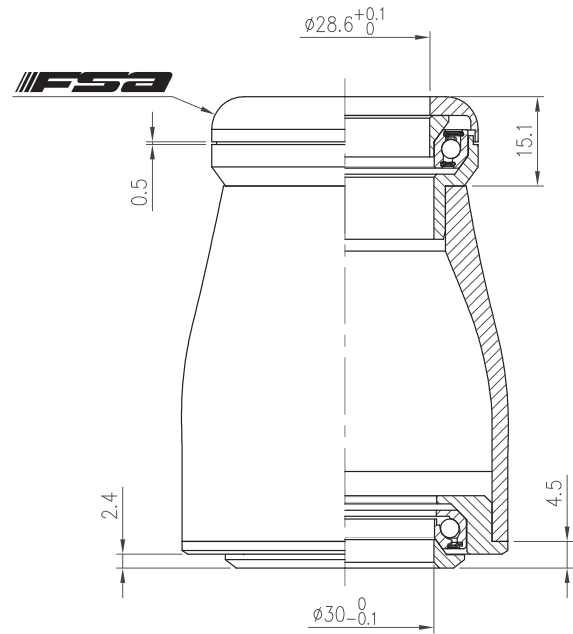

Internal Headset

NO.68

1-1/8", 36° / 36° ACB Upper
1-1/8", 36° / 45° ACB Lower

- For 41mm / 55mm OD head tube
- 1-1/8" steerer
- Alloy top cover
- Upper : Alloy cup with ACB (Black seal)
Lower : Alloy or steel cup with ACB (Black seal)

Stack Height 15.1+4.5=19.6

Weight - 109 grams

No	Item No	Material	Qty
⑦	H6082{S2-1-1/8"-6}	Steel	1PCS
⑥	MR122{873E-RS}	Chrome steel	1SET
⑤	H4104B{ORBIT Z 1.5}-T	Steel	1PCS
	H4104B{ORBIT Z 1.5}	Alloy	
④	H4069{NO.15-4}	Alloy	1PCS
③	MR043{872E-RS}	Chrome steel	1SET
②	H2036{NO.5-2}	Alloy	1PCS
①	H2061B	Alloy	1PCS