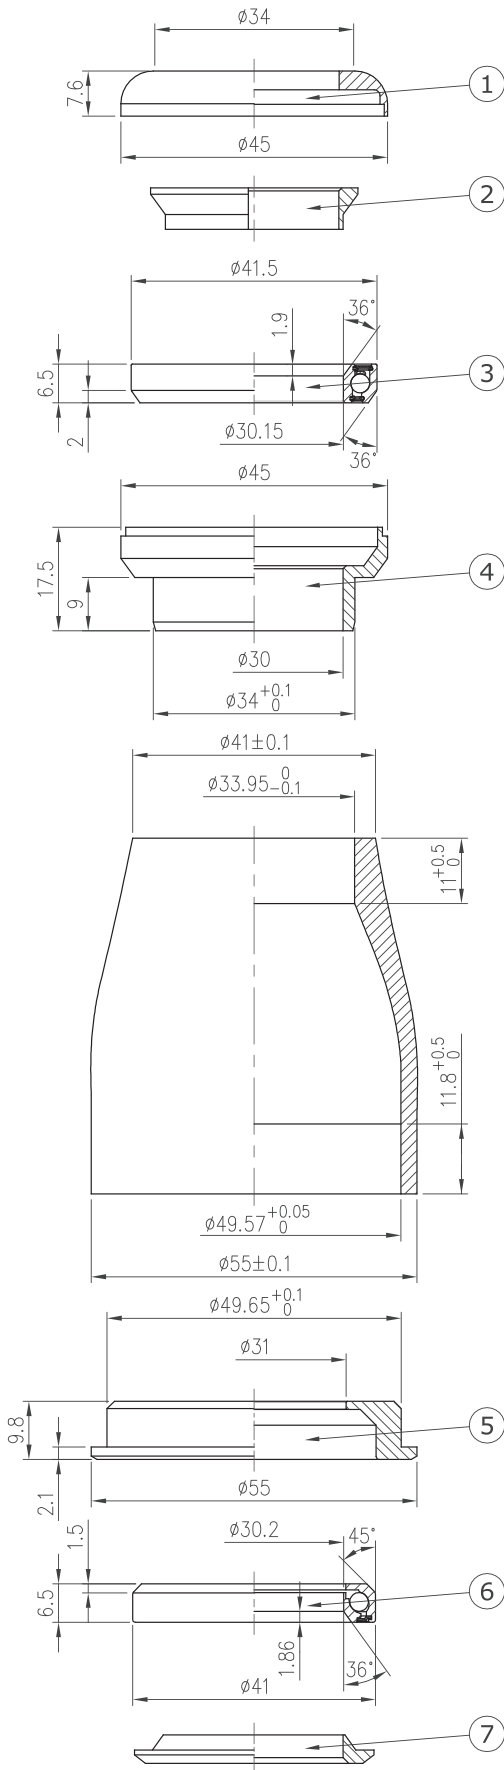

Internal Headset

NO.68

1-1/8", 36° / 36° ACB Upper
1-1/8", 36° / 45° ACB Lower

- For 41mm / 55mm OD head tube
- 1-1/8" steerer
- Alloy top cover
- Upper : Alloy cup with ACB (Black seal)
Lower : Alloy or steel cup with ACB (Black seal)

Stack Height 15.1+4.5=19.6

Weight - 109 grams

No	Item No	Material	Qty
⑦	H6082{S2-1-1/8"-6}	Steel	1PCS
⑥	MR122{873E-RS}	Chrome steel	1SET
⑤	H4104B{ORBIT Z 1.5}-T	Steel	1PCS
	H4104B{ORBIT Z 1.5}	Alloy	
④	H4069{NO.15-4}	Alloy	1PCS
③	MR043{872E-RS}	Chrome steel	1SET
②	H2036{NO.5-2}	Alloy	1PCS
①	H2061B	Alloy	1PCS