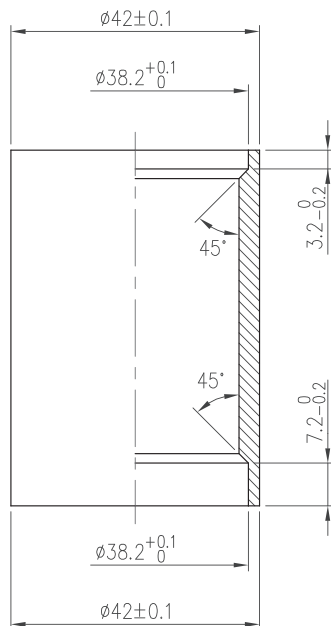

Integrated Headset (CC)

Orbit IS

IS-2A

1", 36°/ 45° ACB

Stack Height $15.7+0.9=16.6$

Custom cone spacer		
Item No	T	Stack Height
H2089A	6.9mm	8.1mm
H2089E	30.4mm	31.6mm

Weight - 58.1 grams

- For 42mm OD head tube
- 1" steerer
- Alloy top cover
- Angular Contact Bearing (Black seal)

No	Item No	Material	Qty
⑤	H6027{S2-1"-6}	Alloy	1PCS
④	MR055{373E-2RS}	Chrome steel	2SETS
③	H2047{WCS-1"-2}	Alloy	1PCS
②	H2089B{IS-2A-2}	Alloy	1PCS
①	MS034{800-1}	Rubber	1PCS