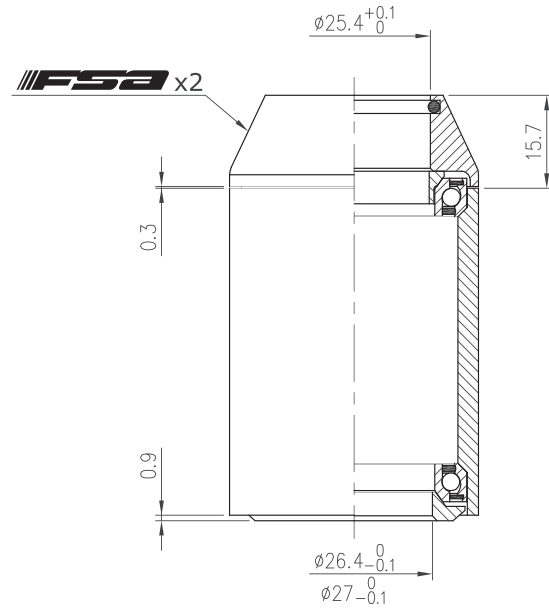

Integrated Headset (CC)

Orbit IS

IS-2A

1", 36°/ 45° ACB

Stack Height $15.7+0.9=16.6$

Custom cone spacer		
Item No	T	Stack Height
H2089A	6.9mm	8.1mm
H2089E	30.4mm	31.6mm

Weight - 58.1 grams

- For 42mm OD head tube
- 1" steerer
- Alloy top cover
- Angular Contact Bearing (Black seal)