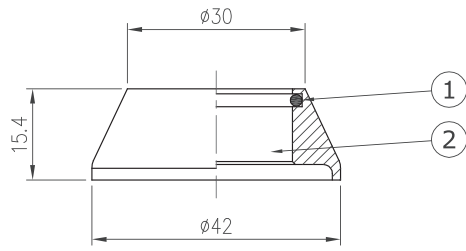

Integrated Headset (CC)

Orbit IS

IS-2A

1", 36°/ 45° ACB

Stack Height $15.7+0.9=16.6$

Custom cone spacer		
Item No	T	Stack Height
H2089A	6.9mm	8.1mm
H2089E	30.4mm	31.6mm

Weight - 58.1 grams

- For 42mm OD head tube
- 1" steerer
- Alloy top cover
- Angular Contact Bearing (Black seal)