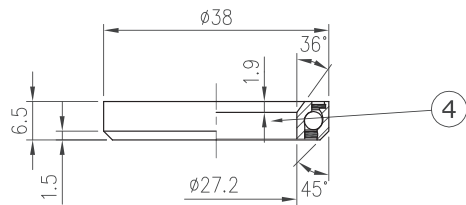

Integrated Headset (CC)

Orbit IS

IS-2A

1", 36°/ 45° ACB

Stack Height $15.7+0.9=16.6$

Custom cone spacer		
Item No	T	Stack Height
H2089A	6.9mm	8.1mm
H2089E	30.4mm	31.6mm

Weight - 58.1 grams

- For 42mm OD head tube
- 1" steerer
- Alloy top cover
- Angular Contact Bearing (Black seal)

No	Item No	Material	Qty
⑤	H6027{S2-1"-6}	Alloy	1PCS
④	MR055{373E-2RS}	Chrome steel	2SETS
③	H2047{WCS-1"-2}	Alloy	1PCS
②	H2089B{IS-2A-2}	Alloy	1PCS
①	MS034{800-1}	Rubber	1PCS