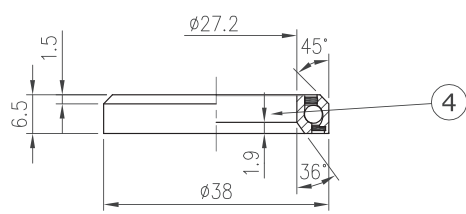

Integrated Headset (CC)

Orbit IS

IS-2A

1", 36°/ 45° ACB

Stack Height $15.7+0.9=16.6$

Custom cone spacer		
Item No	T	Stack Height
H2089A	6.9mm	8.1mm
H2089E	30.4mm	31.6mm

Weight - 58.1 grams

- For 42mm OD head tube
- 1" steerer
- Alloy top cover
- Angular Contact Bearing (Black seal)

No	Item No	Material	Qty
⑤	H6027{S2-1"-6}	Alloy	1PCS
④	MR055{373E-2RS}	Chrome steel	2SETS
③	H2047{WCS-1"-2}	Alloy	1PCS
②	H2089B{IS-2A-2}	Alloy	1PCS
①	MS034{800-1}	Rubber	1PCS