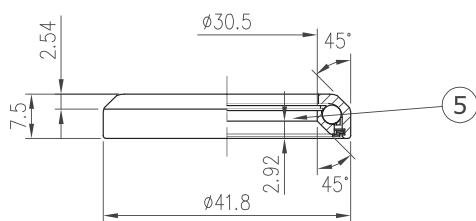

### NO.8B

1-1/8", 45°/ 45° ACB

Stack Height 15.5+0.4=15.9

Custom cone spacer		
Item No	T	Stack Height
H2094A	7.8mm	8.7mm
H2094B	25mm	25.9mm
H2166A	8.7mm	9.6mm
H2166C	20mm	20.9mm

Weight - 74 grams

- For 46mm OD head tube
- 1-1/8" steerer
- Alloy top cover
- Campy Angular Contact Bearing (Black seal)