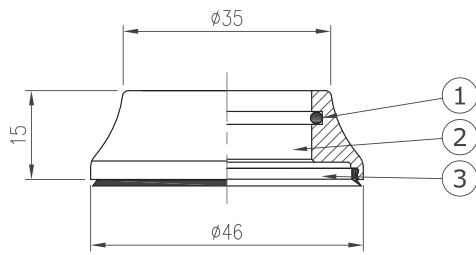

### NO.8B

1-1/8", 45°/ 45° ACB

Stack Height 15.5+0.4=15.9

Custom cone spacer		
Item No	T	Stack Height
H2094A	7.8mm	8.7mm
H2094B	25mm	25.9mm
H2166A	8.7mm	9.6mm
H2166C	20mm	20.9mm

Weight - 74 grams

- For 46mm OD head tube
- 1-1/8" steerer
- Alloy top cover
- Campy Angular Contact Bearing (Black seal)