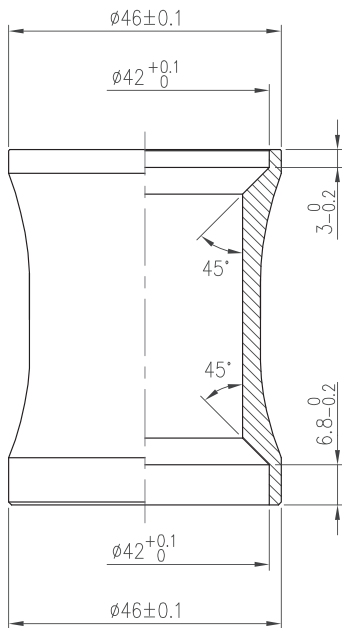

### NO.8B

1-1/8", 45°/ 45° ACB

Stack Height 15.5+0.4=15.9

Custom cone spacer		
Item No	T	Stack Height
H2094A	7.8mm	8.7mm
H2094B	25mm	25.9mm
H2166A	8.7mm	9.6mm
H2166C	20mm	20.9mm

Weight - 74 grams

- For 46mm OD head tube
- 1-1/8" steerer
- Alloy top cover
- Campy Angular Contact Bearing (Black seal)

No	Item No	Material	Qty
⑥	H6119{NO.8-6}	Steel	1PCS
⑤	MR155{870/DJ-RS}	Chrome steel	2SETS
④	H2081A{NO.8-2}	Alloy	1PCS
③	MS100	Steel w/ rubber sealed	1PCS
②	H2166B{NO.8-2}	Alloy	1PCS
①	MS053{872}	Rubber	1PCS