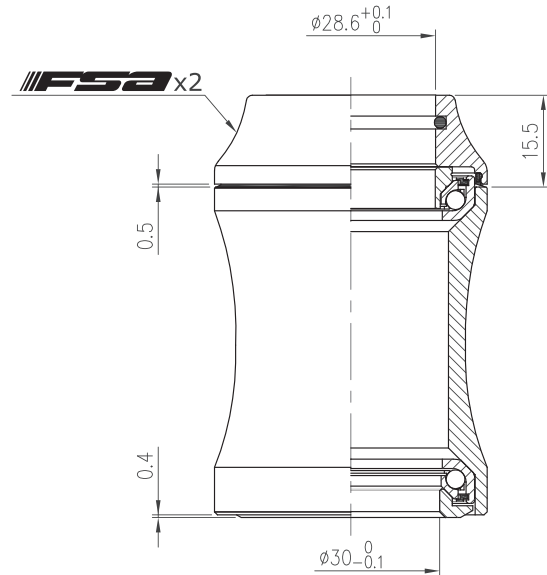

### NO.8B

1-1/8", 45°/ 45° ACB

Stack Height 15.5+0.4=15.9

Custom cone spacer		
Item No	T	Stack Height
H2094A	7.8mm	8.7mm
H2094B	25mm	25.9mm
H2166A	8.7mm	9.6mm
H2166C	20mm	20.9mm

Weight - 74 grams

- For 46mm OD head tube
- 1-1/8" steerer
- Alloy top cover
- Campy Angular Contact Bearing (Black seal)