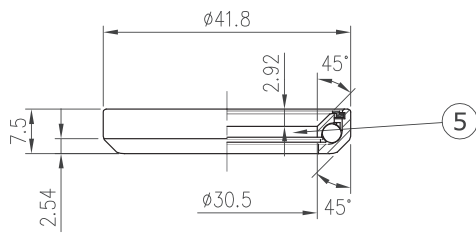

### NO.8B

1-1/8", 45°/ 45° ACB

Stack Height 15.5+0.4=15.9

Custom cone spacer		
Item No	T	Stack Height
H2094A	7.8mm	8.7mm
H2094B	25mm	25.9mm
H2166A	8.7mm	9.6mm
H2166C	20mm	20.9mm

Weight - 74 grams

- For 46mm OD head tube
- 1-1/8" steerer
- Alloy top cover
- Campy Angular Contact Bearing (Black seal)