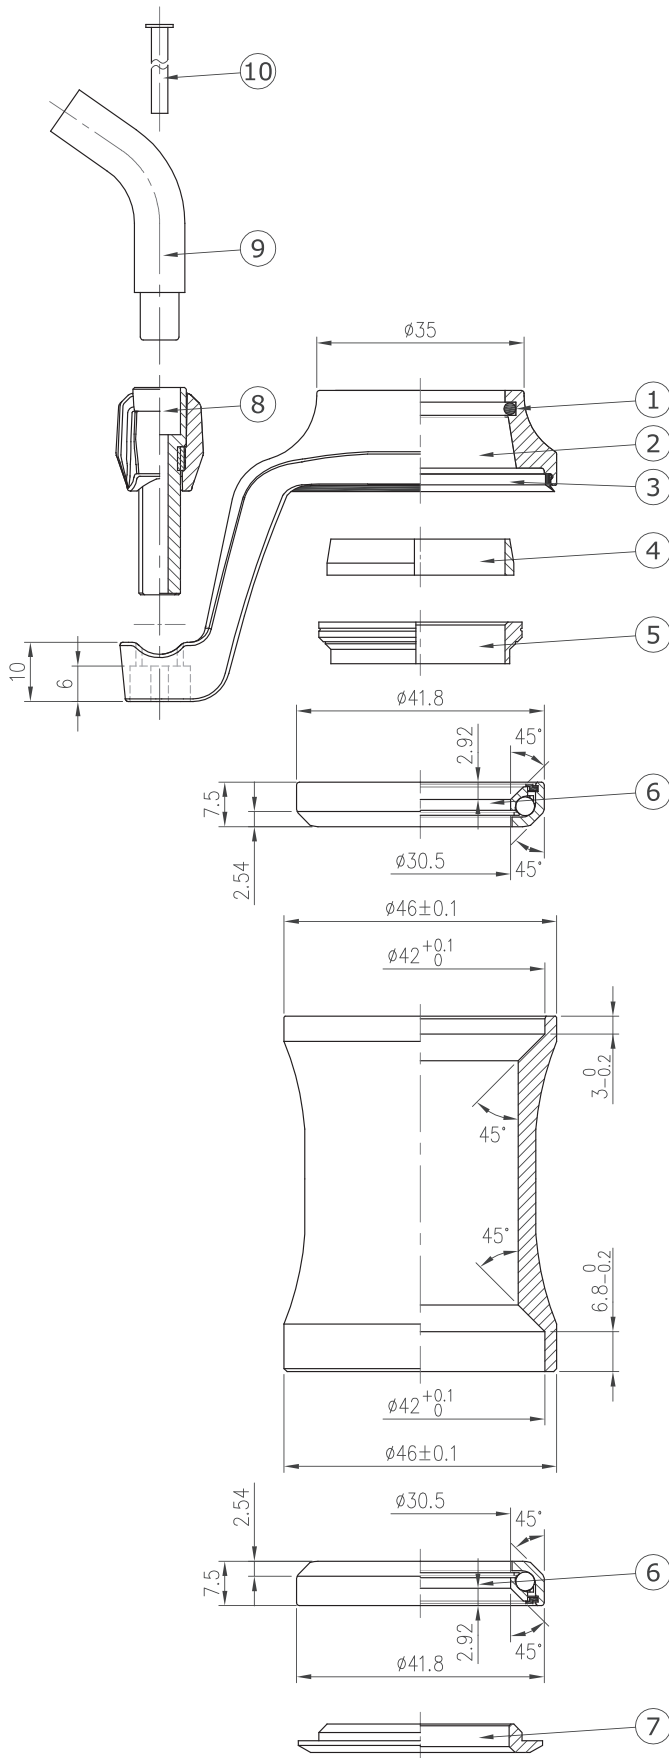

Integrated Headset (CA)

Orbit CE-CX

NO.8B-CX

1-1/8", 45°/ 45° ACB

Stack Height $16.5+0.4=16.9$

Weight - 93.3 grams

- With cable hanger for Cyclocross
- For 46mm OD head tube
- 1-1/8" steerer
- Barrel adjuster cable hanger top cover
- Campy Angular Contact Bearing (Black seal)

No	Item No	Material	Qty
10	ME095	PE	1PCS
9	ME070	Alloy	1PCS
8	ML229{barrel adjuster}		1SET
7	H6119{NO.8-6}	Steel	1PCS
6	MR155{870/DJ-RS}	Chrome steel	2SETS
5	H2081A{NO.8-2}	Alloy	1PCS
4	H2182	Alloy	1PCS
3	MS100	Steel w/ rubber sealed	1PCS
2	H2179{NO.8B-CX}	Alloy	1PCS
1	MS053{872}	Rubber	1PCS