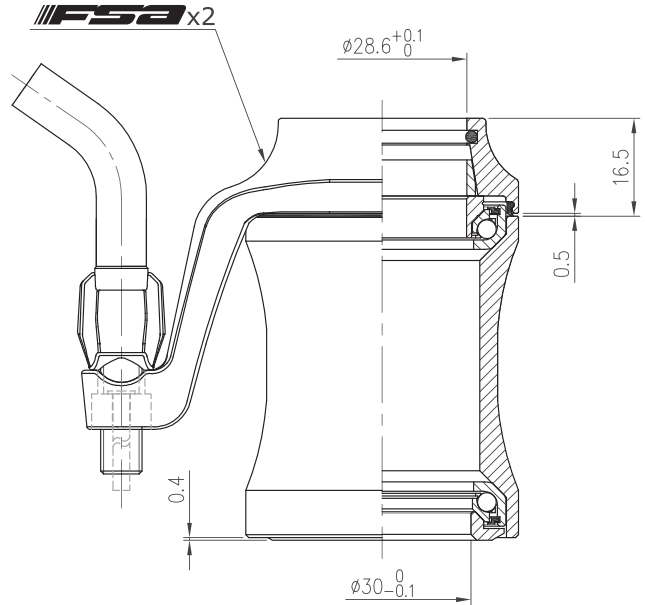

Integrated Headset (CA)

Orbit CE-CX

NO.8B-CX

1-1/8", 45°/ 45° ACB

Stack Height $16.5+0.4=16.9$

Weight - 93.3 grams

- With cable hanger for Cyclocross
- For 46mm OD head tube
- 1-1/8" steerer
- Barrel adjuster cable hanger top cover
- Campy Angular Contact Bearing (Black seal)

No	Item No	Material	Qty
10	ME095	PE	1PCS
9	ME070	Alloy	1PCS
8	ML229{barrel adjuster}		1SET
7	H6119{NO.8-6}	Steel	1PCS
6	MR155{870/DJ-RS}	Chrome steel	2SETS
5	H2081A{NO.8-2}	Alloy	1PCS
4	H2182	Alloy	1PCS
3	MS100	Steel w/ rubber sealed	1PCS
2	H2179{NO.8B-CX}	Alloy	1PCS
1	MS053{872}	Rubber	1PCS