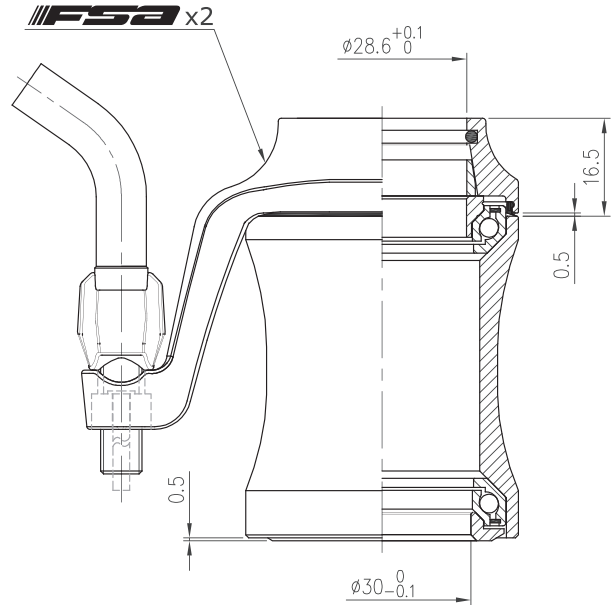

# Integrated Headset (CA)

### NO.8-CX

1-1/8", 45°/ 45° ACB

Stack Height 16.5+0.5=17

Weight - 92.9 grams

- With cable hanger for Cyclocross
- For 46mm OD head tube
- 1-1/8" steerer
- Barrel adjuster cable hanger top cover
- Campy Angular Contact Bearing (Black seal)

No	Item No	Material	Qty
10	ME095	PE	1PCS
9	ME070	Alloy	1PCS
8	ML229{barrel adjuster}		1SET
7	H6119{NO.8-6}	Steel	1PCS
6	MR121{870E-RS}	Chrome steel	2SETS
5	H2081A{NO.8-2}	Alloy	1PCS
4	H2182	Alloy	1PCS
3	MS100	Steel w/ rubber sealed	1PCS
2	H2179{NO.8B-CX}	Alloy	1PCS
1	MS053{872}	Rubber	1PCS