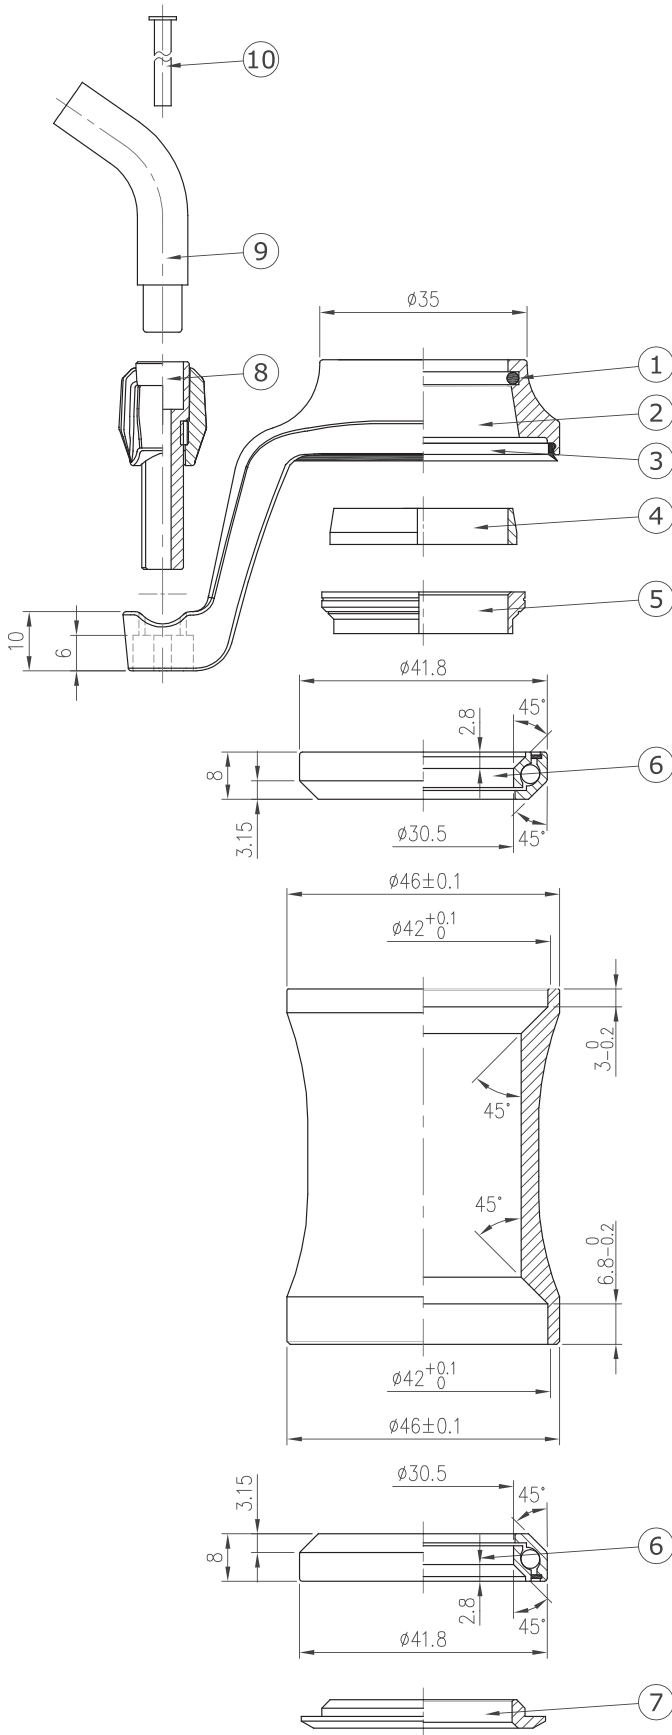

### NO.8-CX

1-1/8", 45°/ 45° ACB

Stack Height 16.5+0.5=17

Weight - 92.9 grams

- With cable hanger for Cyclocross
- For 46mm OD head tube
- 1-1/8" steerer
- Barrel adjuster cable hanger top cover
- Campy Angular Contact Bearing (Black seal)

No	Item No	Material	Qty
10	ME095	PE	1PCS
9	ME070	Alloy	1PCS
8	ML229{barrel adjuster}		1SET
7	H6119{NO.8-6}	Steel	1PCS
6	MR121{870E-RS}	Chrome steel	2SETS
5	H2081A{NO.8-2}	Alloy	1PCS
4	H2182	Alloy	1PCS
3	MS100	Steel w/ rubber sealed	1PCS
2	H2179{NO.8B-CX}	Alloy	1PCS
1	MS053{872}	Rubber	1PCS