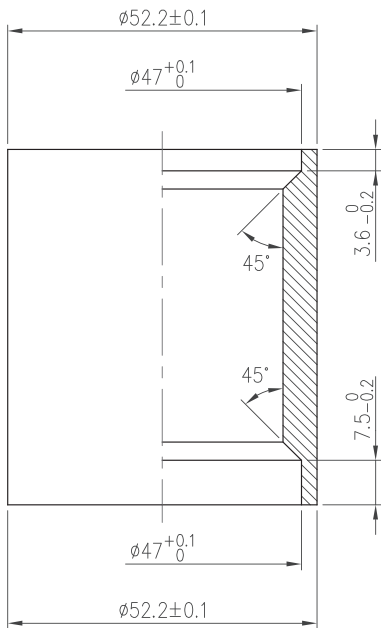

Integrated Headset (CA)

NO.53CF-1

1-1/8" / 1-1/4", 45° / 45° ACB

Stack Height 10.5+1=11.5

Weight - 82.6 grams

- For 52.2mm OD head tube
- For 1-1/8" to 1-1/4" tapered fork
- Carbon fiber top cover
- Campy Angular Contact Bearing (Black seal)

No	Item No	Material	Qty
⑥	H6063{NO.44-6}	Alloy	1PCS
⑤	MR168{970E-RS}	Chrome steel	2SETS
④	H2213{NO.53-2}	Alloy	1PCS
③	MS170{NO.53}	Steel w/ rubber sealed	1PCS
②	H2212{NO.53CF-2}	Carbon	1PCS
①	MS053{872}	Rubber	1PCS