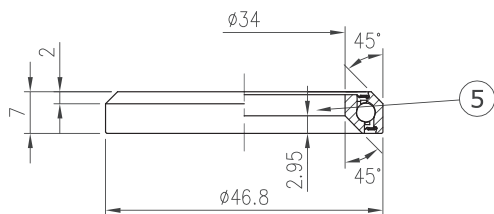

Integrated Headset (CA)

NO.53CF-1

1-1/8" / 1-1/4", 45° / 45° ACB

Stack Height 10.5+1=11.5

Weight - 82.6 grams

- For 52.2mm OD head tube
- For 1-1/8" to 1-1/4" tapered fork
- Carbon fiber top cover
- Campy Angular Contact Bearing (Black seal)

No	Item No	Material	Qty
⑥	H6063{NO.44-6}	Alloy	1PCS
⑤	MR168{970E-RS}	Chrome steel	2SETS
④	H2213{NO.53-2}	Alloy	1PCS
③	MS170{NO.53}	Steel w/ rubber sealed	1PCS
②	H2212{NO.53CF-2}	Carbon	1PCS
①	MS053{872}	Rubber	1PCS