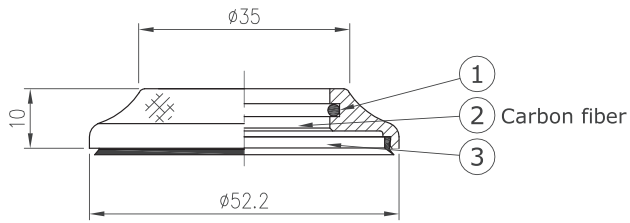

Integrated Headset (CA)

NO.53CF-1

1-1/8" / 1-1/4", 45° / 45° ACB

Stack Height 10.5+1=11.5

Weight - 82.6 grams

- For 52.2mm OD head tube
- For 1-1/8" to 1-1/4" tapered fork
- Carbon fiber top cover
- Campy Angular Contact Bearing (Black seal)

No	Item No	Material	Qty
⑥	H6063{NO.44-6}	Alloy	1PCS
⑤	MR168{970E-RS}	Chrome steel	2SETS
④	H2213{NO.53-2}	Alloy	1PCS
③	MS170{NO.53}	Steel w/ rubber sealed	1PCS
②	H2212{NO.53CF-2}	Carbon	1PCS
①	MS053{872}	Rubber	1PCS