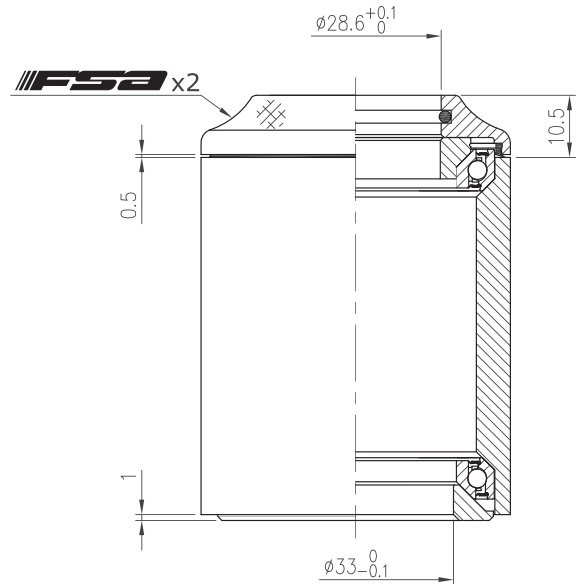

Integrated Headset (CA)

NO.53CF-1

1-1/8" / 1-1/4", 45° / 45° ACB

Stack Height 10.5+1=11.5

Weight - 82.6 grams

- For 52.2mm OD head tube
- For 1-1/8" to 1-1/4" tapered fork
- Carbon fiber top cover
- Campy Angular Contact Bearing (Black seal)

No	Item No	Material	Qty
⑥	H6063{NO.44-6}	Alloy	1PCS
⑤	MR168{970E-RS}	Chrome steel	2SETS
④	H2213{NO.53-2}	Alloy	1PCS
③	MS170{NO.53}	Steel w/ rubber sealed	1PCS
②	H2212{NO.53CF-2}	Carbon	1PCS
①	MS053{872}	Rubber	1PCS