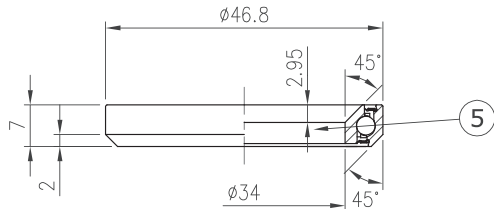

Integrated Headset (CA)

NO.53CF-1

1-1/8" / 1-1/4", 45° / 45° ACB

Stack Height 10.5+1=11.5

Weight - 82.6 grams

- For 52.2mm OD head tube
- For 1-1/8" to 1-1/4" tapered fork
- Carbon fiber top cover
- Campy Angular Contact Bearing (Black seal)

No	Item No	Material	Qty
⑥	H6063{NO.44-6}	Alloy	1PCS
⑤	MR168{970E-RS}	Chrome steel	2SETS
④	H2213{NO.53-2}	Alloy	1PCS
③	MS170{NO.53}	Steel w/ rubber sealed	1PCS
②	H2212{NO.53CF-2}	Carbon	1PCS
①	MS053{872}	Rubber	1PCS