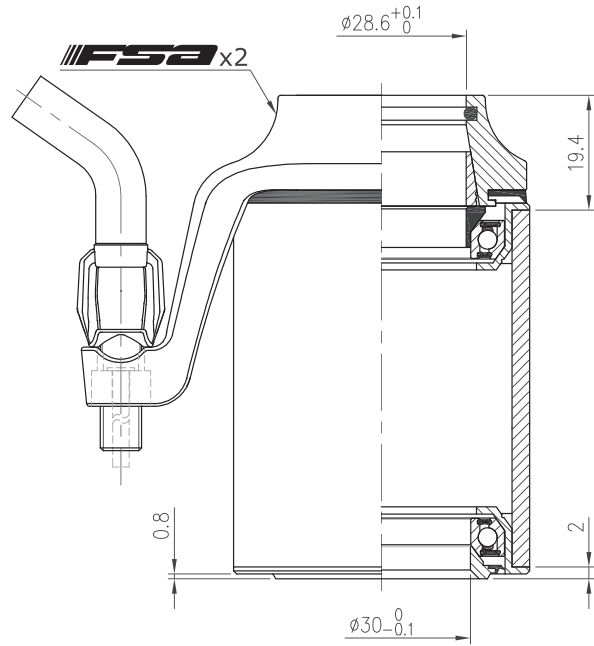

Internal Headset

NO.9M/CUP/TH-CX

1-1/8", 36°/ 36° ACB, Deeper cups

Stack Height $19.4+2=21.4$

Weight - 143 grams

- With cable hanger for Cyclocross
- For 50mm OD head tube
- 1-1/8" steerer
- Barrel adjuster integrated cable hanger top cover
- Forged CrMo deeper cups
- Angular Contact Bearing (Black seal)

No	Item No	Material	Qty
⑪	ME095	PE	1PCS
⑩	ME070	Alloy	1PCS
⑨	ML229{barrel adjuster}		1SET
⑧	H6052	Steel w/ rubber sealed	1PCS
⑦	H4097	CrMo	2PCS
⑥	MR043{872E-RS}	Chrome steel	2SETS
⑤	H2036{NO.5-2}	Nylon	1PCS
④	H2181	Alloy	1PCS
③	MS073	Rubber	1PCS
②	H2168{NO.9M/CUP-CX}	Alloy	1PCS
①	MS053{872}	Rubber	1PCS