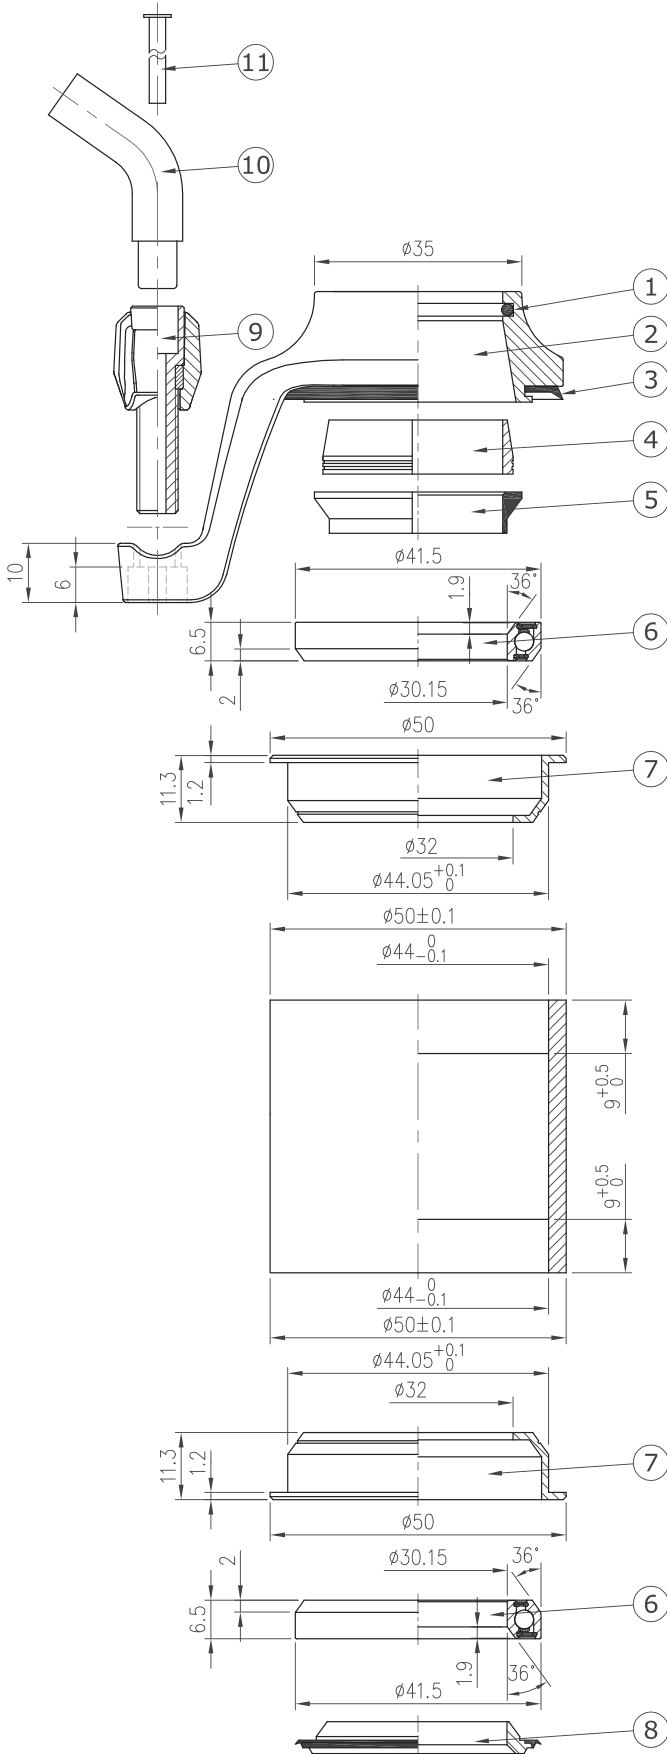

Internal Headset

NO.9M/CUP/TH-CX

1-1/8", 36°/ 36° ACB, Deeper cups

Stack Height $19.4+2=21.4$

Weight - 143 grams

- With cable hanger for Cyclocross
- For 50mm OD head tube
- 1-1/8" steerer
- Barrel adjuster integrated cable hanger top cover
- Forged CrMo deeper cups
- Angular Contact Bearing (Black seal)

No	Item No	Material	Qty
⑪	ME095	PE	1PCS
⑩	ME070	Alloy	1PCS
⑨	ML229{barrel adjuster}		1SET
⑧	H6052	Steel w/ rubber sealed	1PCS
⑦	H4097	CrMo	2PCS
⑥	MR043{872E-RS}	Chrome steel	2SETS
⑤	H2036{NO.5-2}	Nylon	1PCS
④	H2181	Alloy	1PCS
③	MS073	Rubber	1PCS
②	H2168{NO.9M/CUP-CX}	Alloy	1PCS
①	MS053{872}	Rubber	1PCS