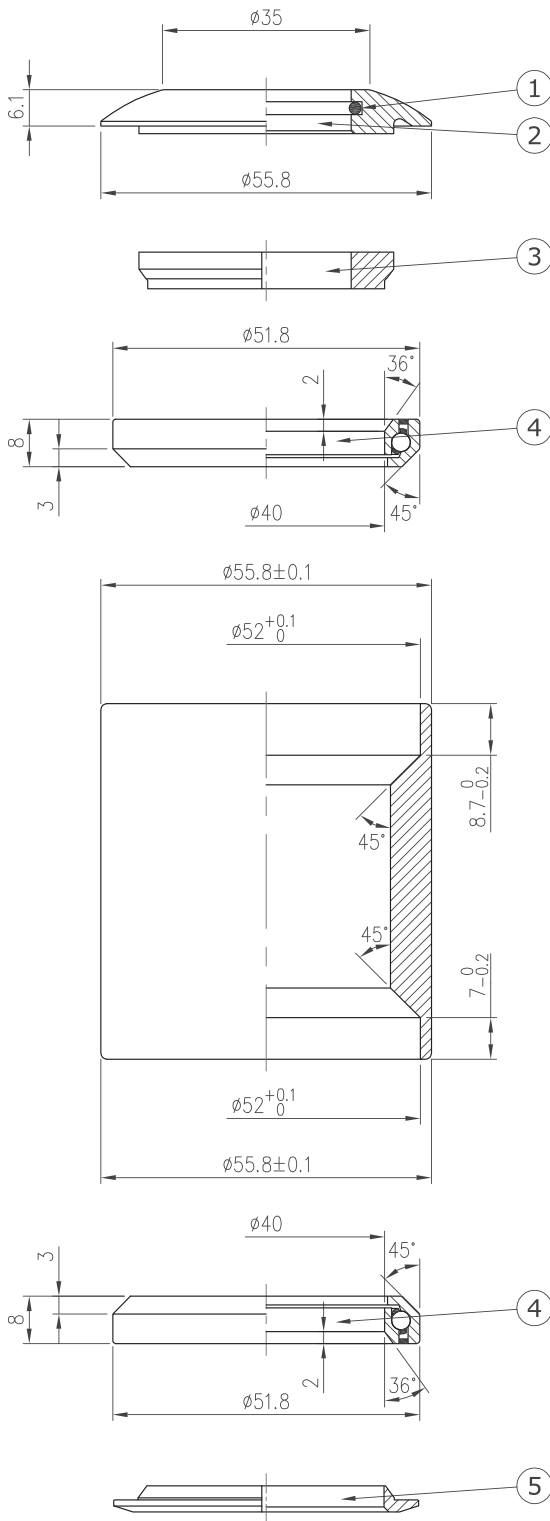

Internal Headset (CC)

NO.55R 1.5"/558

1-1/8"/ 1.5", 36°/ 45° ACB

Stack Height 6.5+0.5=7

Weight - 101.4 grams

- For 55.8mm OD head tube
- For 1-1/8" to 1.5" tapered fork
- Alloy top cover
- Angular Contact Bearing (Black seal)

No	Item No	Material	Qty
⑤	H6126{NO.42-6}	Alloy	1PCS
④	MR127{073E-RS}	Chrome steel	2SETS
③	H2286{NO.55R/1.5"-2}	Alloy	1PCS
②	H2476{NO.55R 1.5"/558}	Alloy	1PCS
①	MS053{872}	Rubber	1PCS