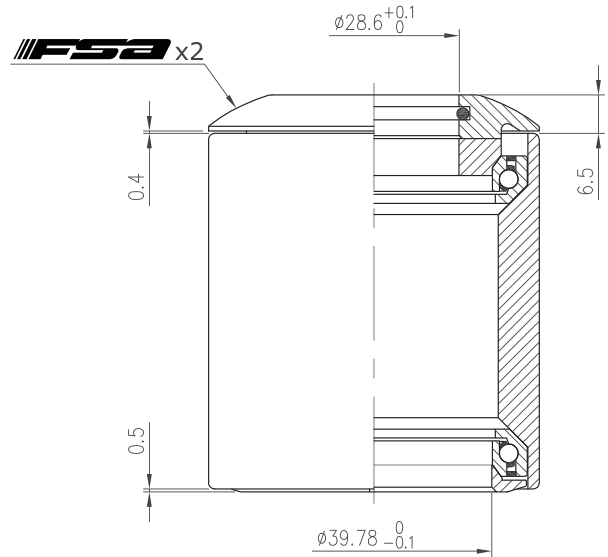

Internal Headset (CC)

NO.55R 1.5"/558

1-1/8"/ 1.5", 36°/ 45° ACB

Stack Height 6.5+0.5=7

Weight - 101.4 grams

- For 55.8mm OD head tube
- For 1-1/8" to 1.5" tapered fork
- Alloy top cover
- Angular Contact Bearing (Black seal)

No	Item No	Material	Qty
⑤	H6126{NO.42-6}	Alloy	1PCS
④	MR127{073E-RS}	Chrome steel	2SETS
③	H2286{NO.55R/1.5"-2}	Alloy	1PCS
②	H2476{NO.55R 1.5"/558}	Alloy	1PCS
①	MS053{872}	Rubber	1PCS