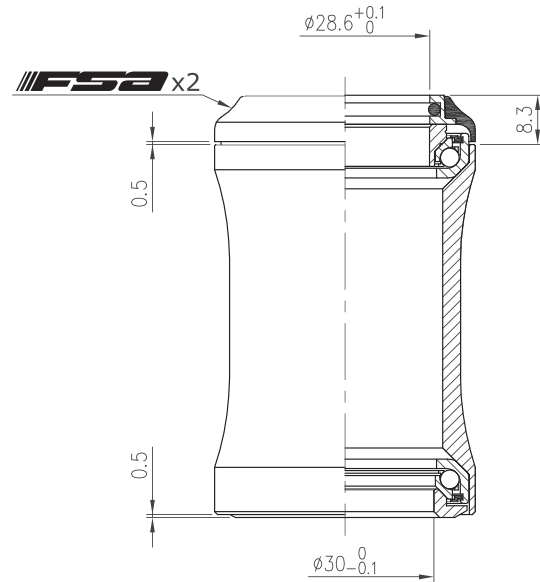

### NO.8D-PC

1-1/8", 45°/ 45° ACB (For BMX/Freestyle)

Stack Height  $8.3+0.5=8.8$

Weight - 58 grams

- Unique translucent polycarbonate top cover – Clear, Gray, Orange, Red, Pink, Blue, Green
- GYRO Compatible
- For 44mm OD head tube
- 1-1/8" steerer
- PC top cover
- Campy Angular Contact Bearing (Black seal)