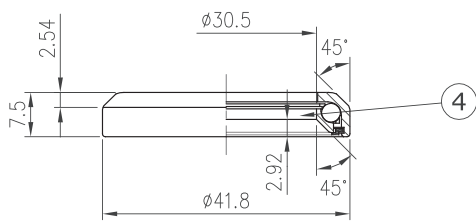

### NO.8D-PC

1-1/8", 45°/ 45° ACB (For BMX/Freestyle)

Stack Height  $8.3+0.5=8.8$

Weight - 58 grams

- Unique translucent polycarbonate top cover – Clear, Gray, Orange, Red, Pink, Blue, Green
- GYRO Compatible
- For 44mm OD head tube
- 1-1/8" steerer
- PC top cover
- Campy Angular Contact Bearing (Black seal)