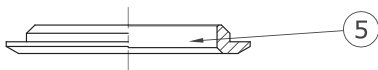

### NO.8D-PC

1-1/8", 45°/ 45° ACB (For BMX/Freestyle)

Stack Height  $8.3+0.5=8.8$

Weight - 58 grams

- Unique translucent polycarbonate top cover – Clear, Gray, Orange, Red, Pink, Blue, Green
- GYRO Compatible
- For 44mm OD head tube
- 1-1/8" steerer
- PC top cover
- Campy Angular Contact Bearing (Black seal)