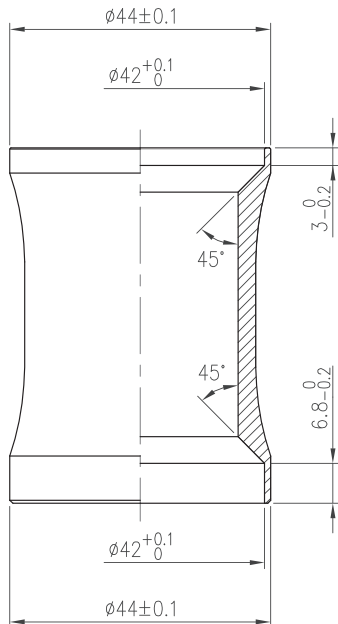

### NO.8D-PC

1-1/8", 45°/ 45° ACB (For BMX/Freestyle)

Stack Height  $8.3+0.5=8.8$

Weight - 58 grams

- Unique translucent polycarbonate top cover – Clear, Gray, Orange, Red, Pink, Blue, Green
- GYRO Compatible
- For 44mm OD head tube
- 1-1/8" steerer
- PC top cover
- Campy Angular Contact Bearing (Black seal)

No	Item No	Material	Qty
⑤	H6119{NO.8-6}	Steel	1PCS
④	MR155{870/DJ-RS}	Chrome steel	2SETS
③	H2081A{NO.8-2}	Alloy	1PCS
②	H2309{NO.8-PC-2}	PC/Alloy	1PCS
①	MS053{872}	Rubber	1PCS

Integrated Headsets  
(No cups)