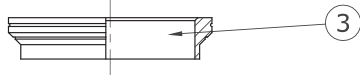

### NO.8D-PC

1-1/8", 45°/ 45° ACB (For BMX/Freestyle)

Stack Height  $8.3+0.5=8.8$

Weight - 58 grams

- Unique translucent polycarbonate top cover – Clear, Gray, Orange, Red, Pink, Blue, Green
- GYRO Compatible
- For 44mm OD head tube
- 1-1/8" steerer
- PC top cover
- Campy Angular Contact Bearing (Black seal)