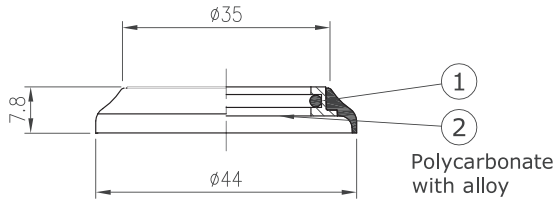

### NO.8D-PC

1-1/8", 45°/ 45° ACB (For BMX/Freestyle)

Stack Height  $8.3+0.5=8.8$

Weight - 58 grams

- Unique translucent polycarbonate top cover – Clear, Gray, Orange, Red, Pink, Blue, Green
- GYRO Compatible
- For 44mm OD head tube
- 1-1/8" steerer
- PC top cover
- Campy Angular Contact Bearing (Black seal)