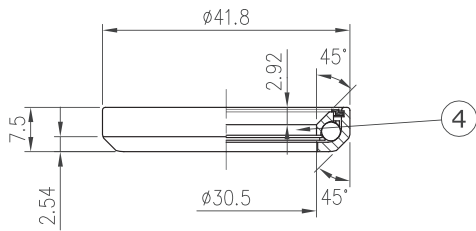

### NO.8D-PC

1-1/8", 45°/ 45° ACB (For BMX/Freestyle)

Stack Height  $8.3+0.5=8.8$

Weight - 58 grams

- Unique translucent polycarbonate top cover – Clear, Gray, Orange, Red, Pink, Blue, Green
- GYRO Compatible
- For 44mm OD head tube
- 1-1/8" steerer
- PC top cover
- Campy Angular Contact Bearing (Black seal)