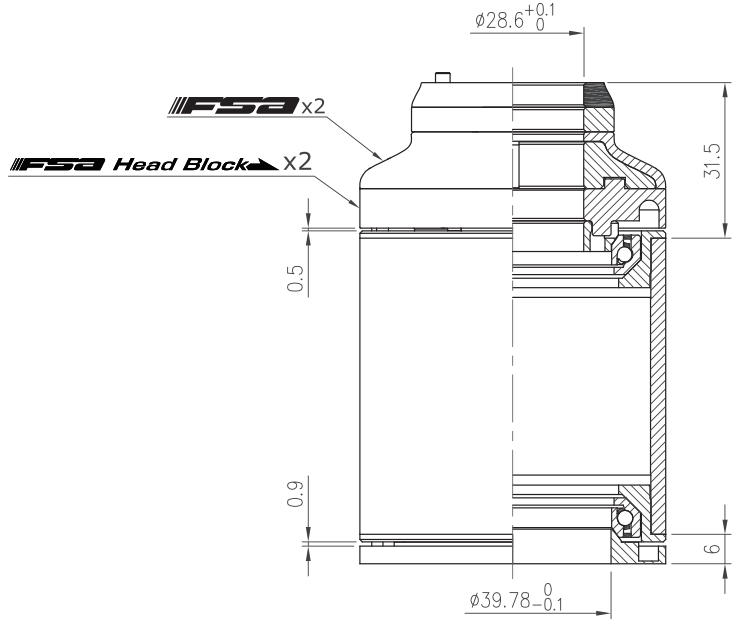

Internal Headset(CC)

NO.94-HBS/CR

1-1/8" / 1.5", 36° / 45° ACB

Stack Height $31.5+6=37.5$

Weight - 216.5 grams

- For 62mm OD head tube
- For 1-1/8" to 1.5" tapered fork
- Angular Contact Bearing (Black seal)

No	Item No	Material	Qty
⑨	H6163{NO.94-HBS-2}	Alloy	1PCS
⑧	H4180{NO.94-HBS-2}	Alloy	2PCS
⑦	MR127{073E-RS}	Chrome steel	2SETS
⑥	H2474{NO.55R 1.5"/CR}	Alloy	1PCS
⑤	H2540{NO.94-HBS-2}	Alloy	1PCS
④	H2539{NO.94-HBS-2}	Alloy	1PCS
③	H2531 {NO.94-HBS/CR-2}	Alloy	1PCS
②	MW010	Alloy	1SET
①	MW675 {ST-OS-180/ICR}	Nylon	1PCS