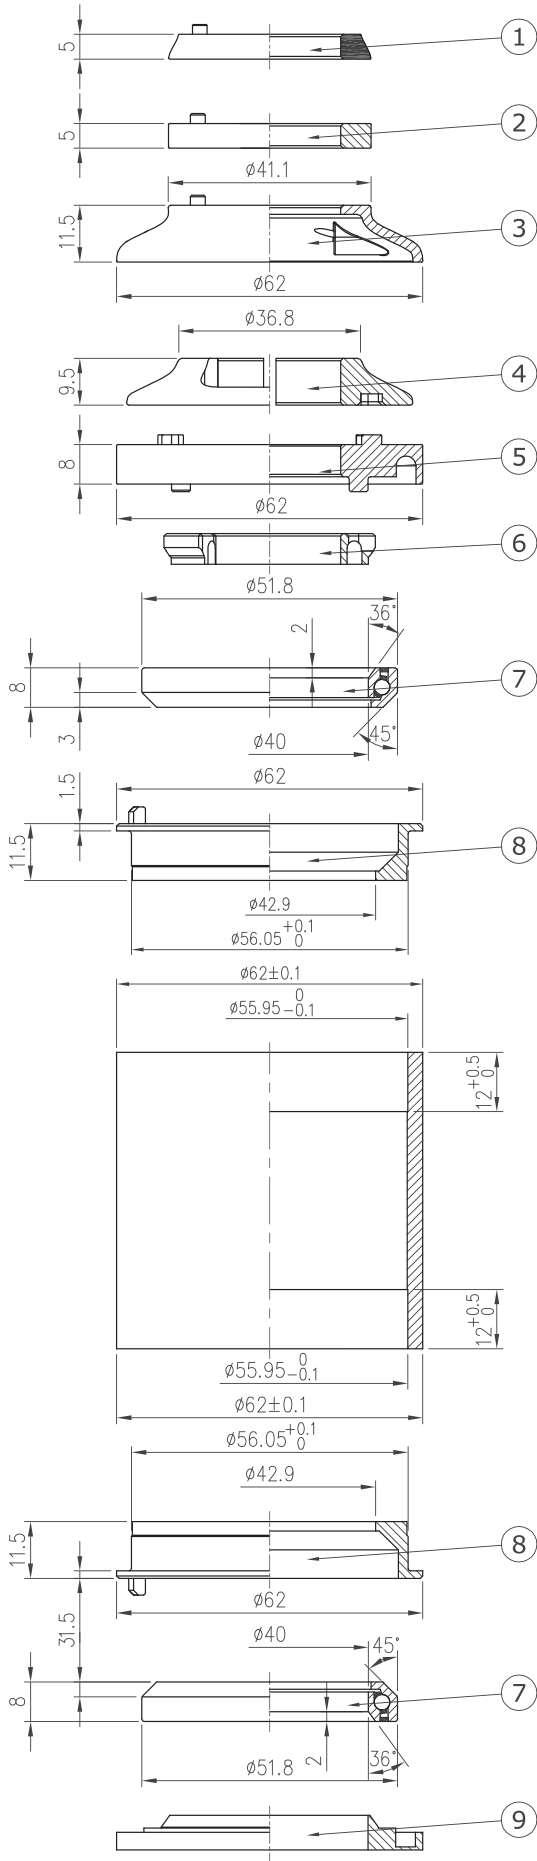

Internal Headset(CC)

NO.94-HBS/CR

1-1/8" / 1.5", 36° / 45° ACB

Stack Height $31.5+6=37.5$

Weight - 216.5 grams

- For 62mm OD head tube
- For 1-1/8" to 1.5" tapered fork
- Angular Contact Bearing (Black seal)

No	Item No	Material	Qty
⑨	H6163{NO.94-HBS-2}	Alloy	1PCS
⑧	H4180{NO.94-HBS-2}	Alloy	2PCS
⑦	MR127{073E-RS}	Chrome steel	2SETS
⑥	H2474{NO.55R 1.5"/CR}	Alloy	1PCS
⑤	H2540{NO.94-HBS-2}	Alloy	1PCS
④	H2539{NO.94-HBS-2}	Alloy	1PCS
③	H2531 {NO.94-HBS/CR-2}	Alloy	1PCS
②	MW010	Alloy	1SET
①	MW675 {ST-OS-180/ICR}	Nylon	1PCS